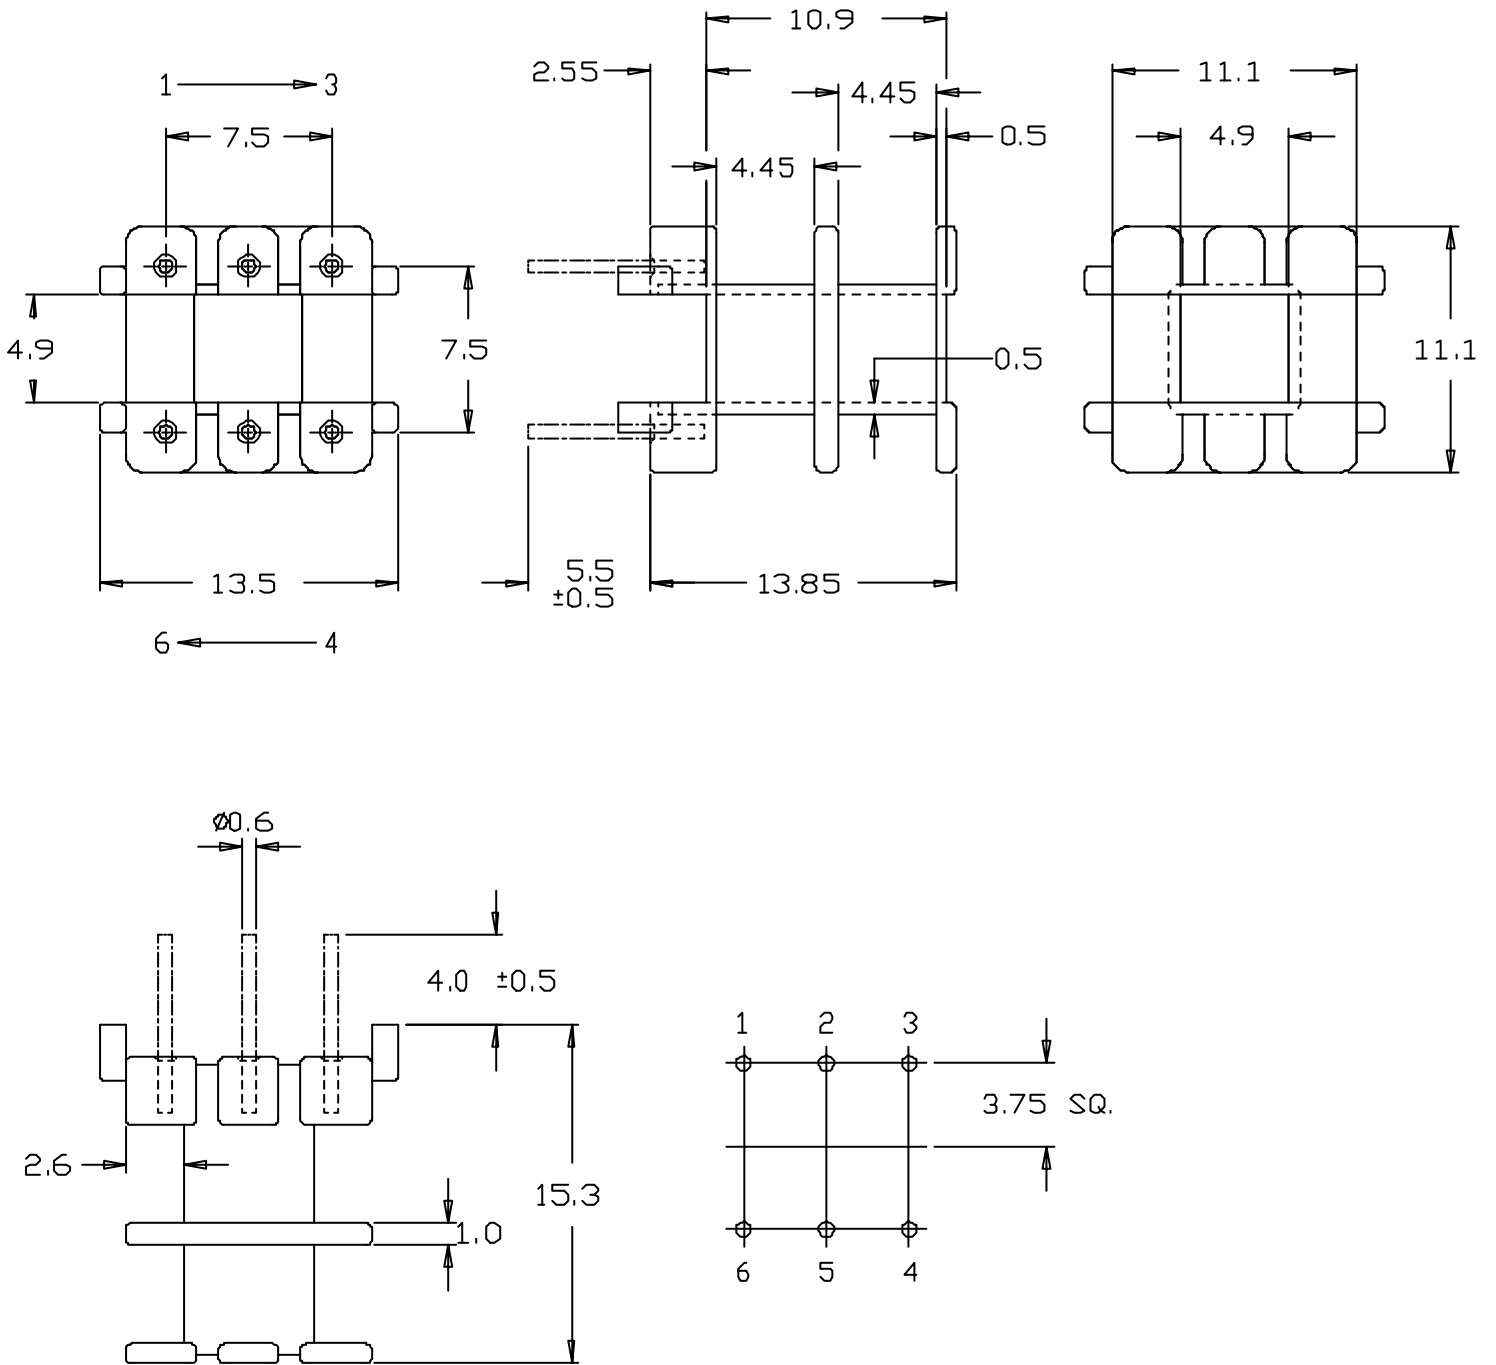

Part No. FE0033

EF 16/8/5 Vertical Double Section Bobbin

Dimensions in millimetres.